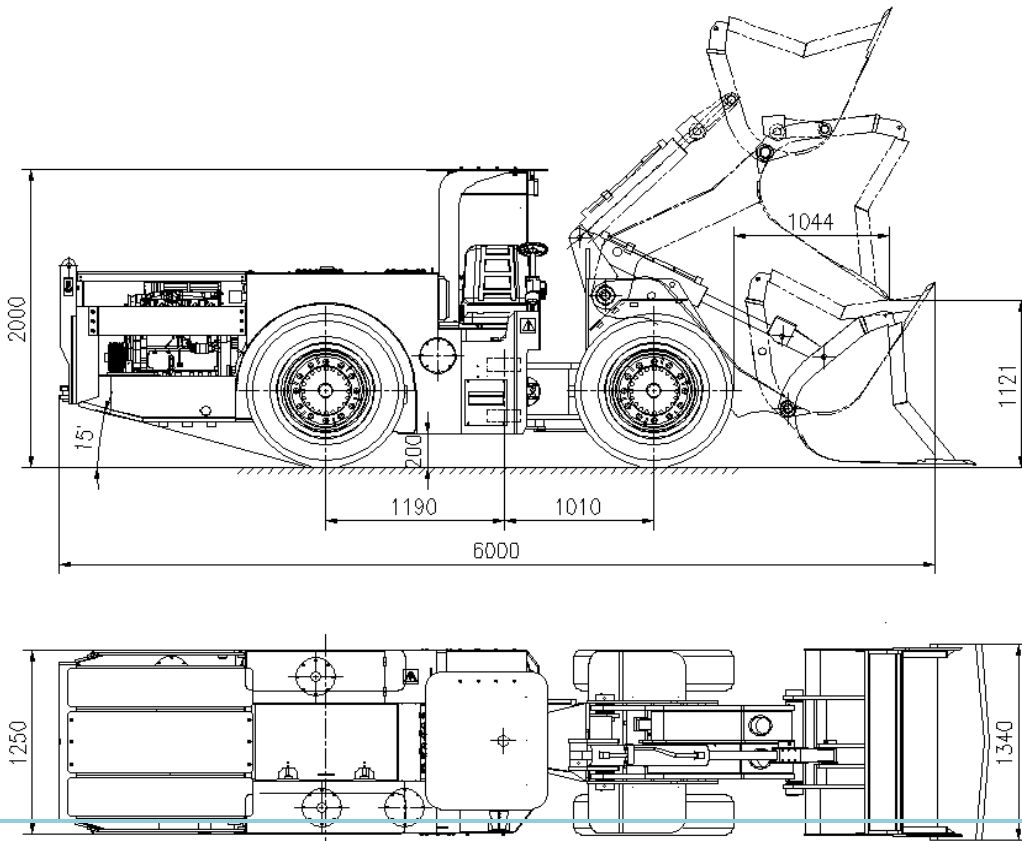

FAML 1 LHD Specifications

总部地址: 山东省青岛市市南区燕儿岛路10号凯悦中心办公楼3803室 邮编: 266071

Office Add: Room 3803, Capland Center, No.10, Yan'erdao Road, Qingdao, Shandong province, China. P.C.:266071

电话/Tel:+86(532)87900000 传真/Fax:+86(532)85777358

工厂地址: 山东青岛市城阳区烟青路(正阳路南) 邮编: 266109

Factory Add: Yanqing Road, Chengyang District, Qingdao, Shandong province, China. P.C.:266109

电话/Tel:+86(532)85784255 传真/Fax:+86(532)85784541

http://www.fambition.com mail:info@fambition.com