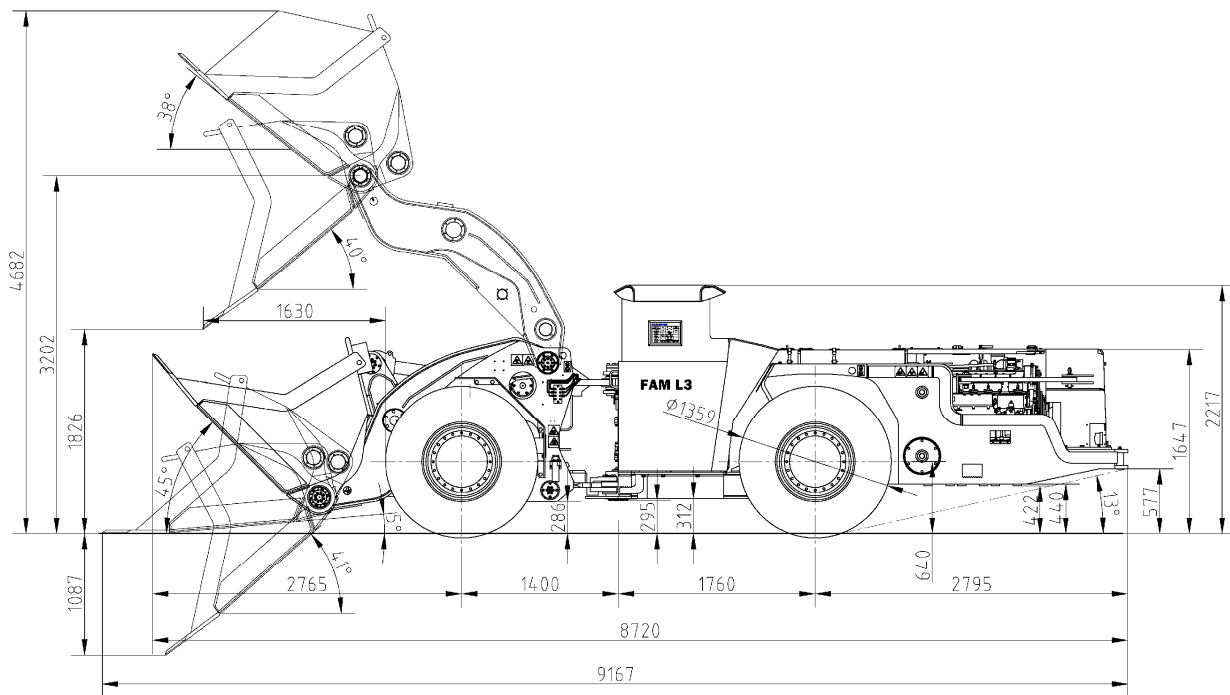

Engine

Brand

DEUTZ, Germany

总部地址: 山东省青岛市市南区燕儿岛路10号凯悦中心办公楼3803室 邮编: 266071

Office Add: Room 3803, Capland Center, No.10, Yan'erdao Road, Qingdao, Shandong province, China. P.C.:266071

电话/Tel:+86(532)87900000 传真/Fax:+86(532)85777358

工厂地址: 山东青岛市城阳区烟青路(正阳路南) 邮编: 266109

Factory Add: Yanqing Road, Chengyang District, Qingdao, Shandong province, China. P.C.:266109

电话/Tel:+86(532)85784255 传真/Fax:+86(532)85784541

http://www.fambition.com mail:info@fambition.com