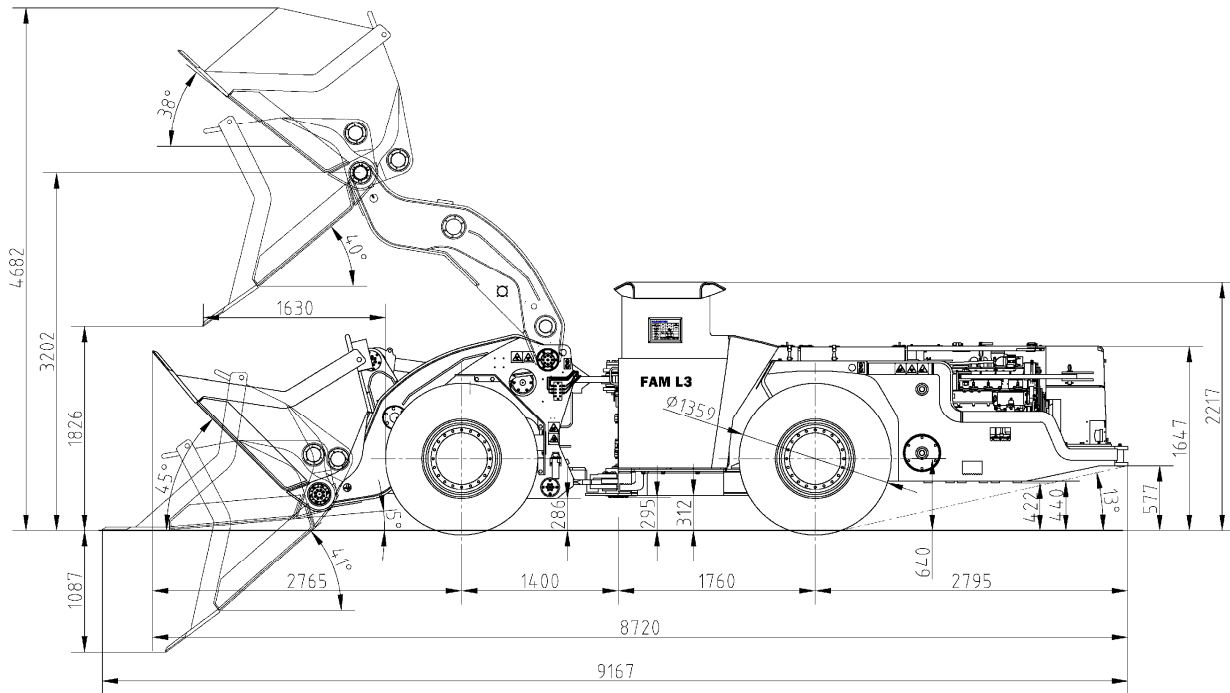

Engine

Brand

DEUTZ, Germany

总部地址: 山东省青岛市市南区燕儿岛路10号凯悦中心办公楼3803室 邮编: 266071

Office Add: Room 3803, Capland Center, No.10, Yan'erdao Road, Qingdao, Shandong province, China. P.C.:266071

电话/Tel:+86(532)87900000 传真/Fax:+86(532)85777358

工厂地址: 山东青岛市城阳区烟青路(正阳路南) 邮编: 266109

Factory Add: Yanqing Road, Chengyang District, Qingdao, Shandong province, China. P.C.:266109

电话/Tel:+86(532)85784255 传真/Fax:+86(532)85784541

http://www.fambition.com mail:info@fambition.com